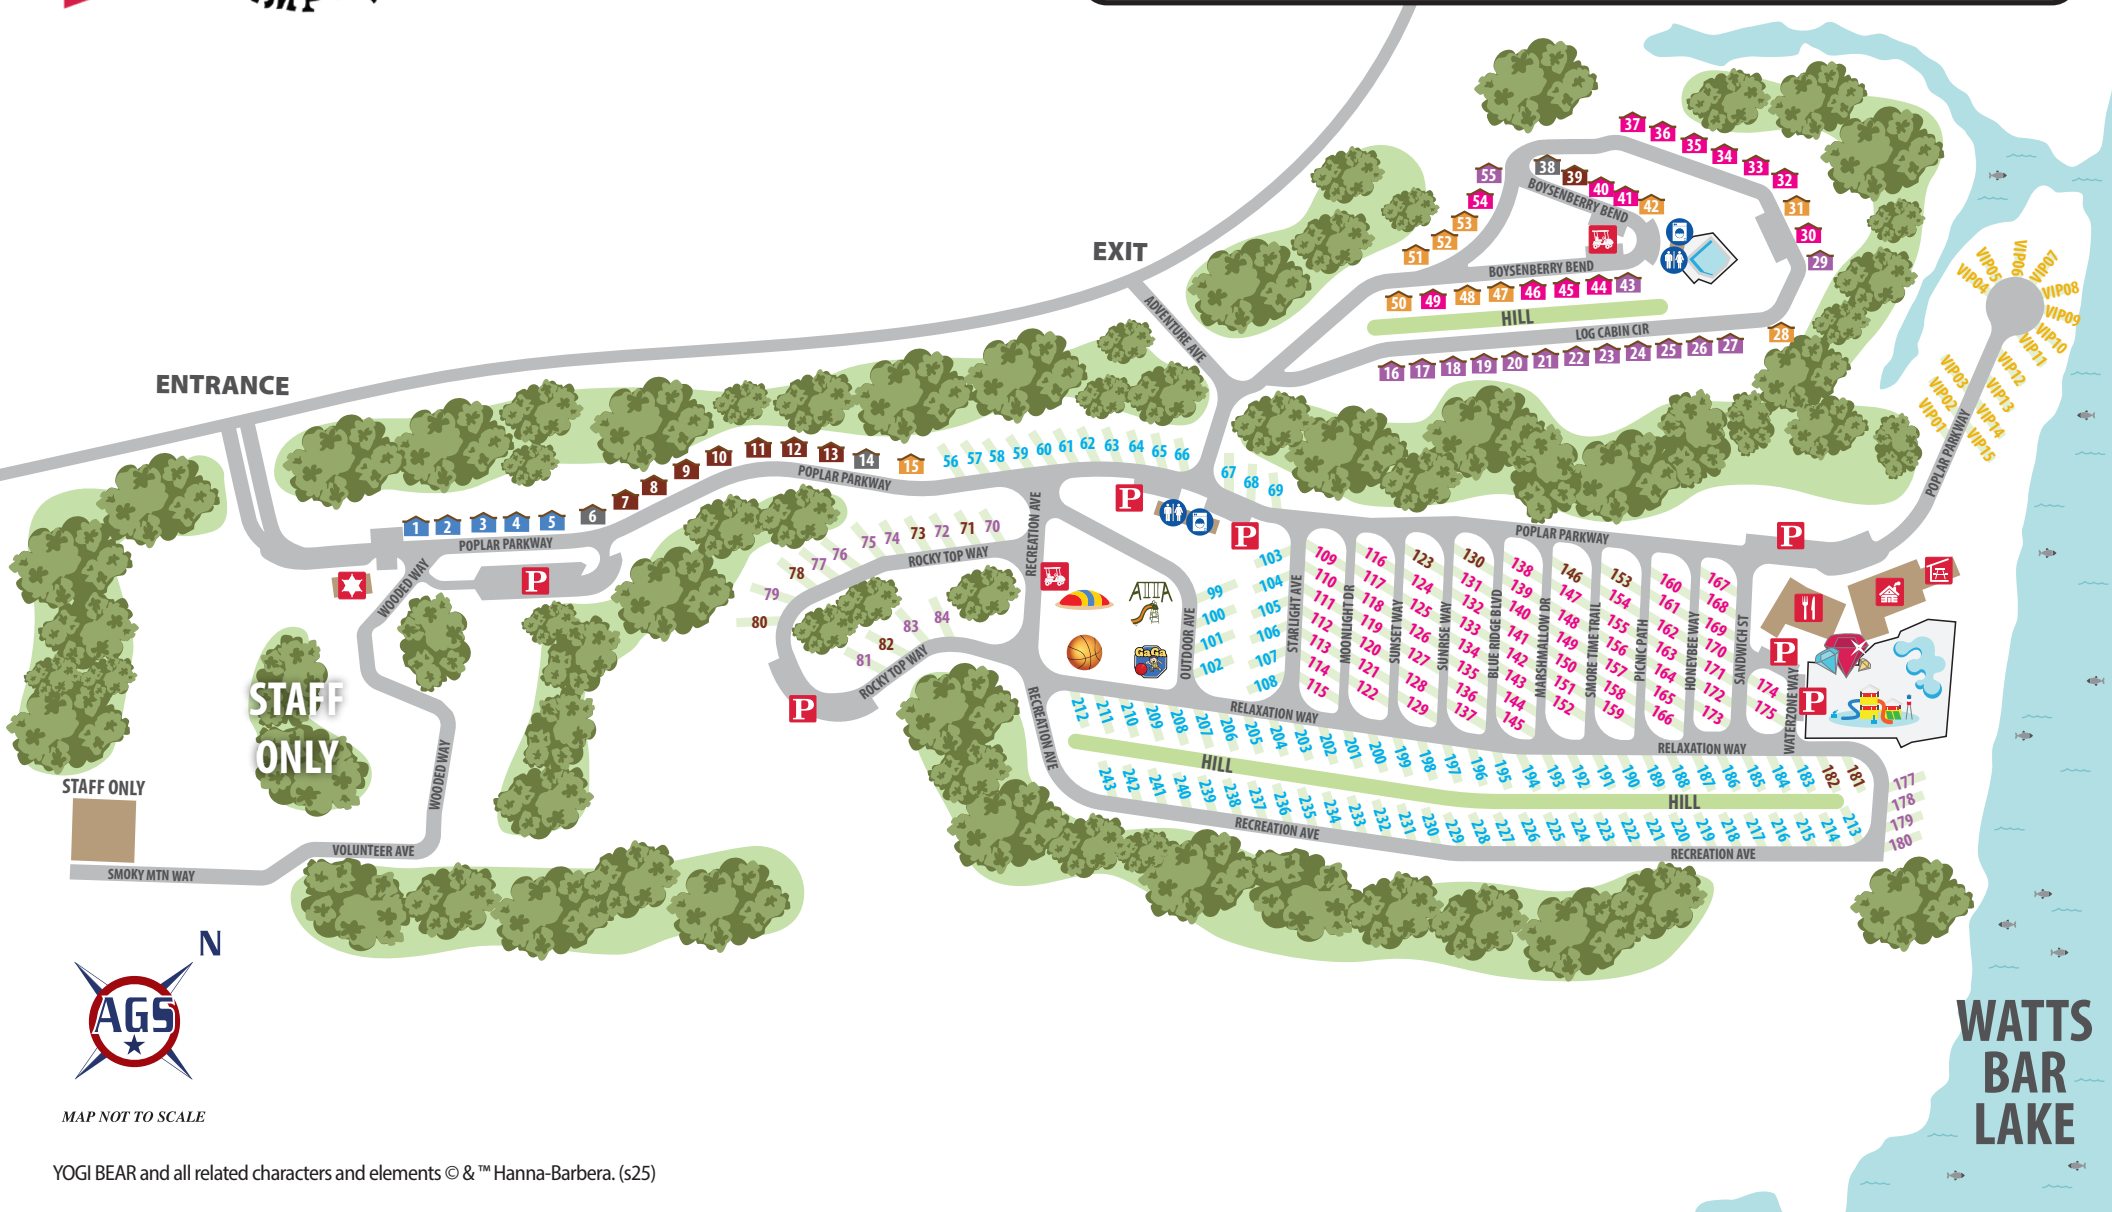

# MAP LEGEND

- |  |             |  |                    |  |                                     |  |                                  |
|--|-------------|--|--------------------|--|-------------------------------------|--|----------------------------------|
|  | CUMBERLAND  |  | BACK-IN STANDARD   |  | GOLF CART PARKING                   |  | BASKETBALL/<br>PICKLEBALL COURTS |
|  | CHIMNEY TOP |  | PULL-THRU STANDARD |  | LAKEVIEW LODGE &<br>CAMP STORE      |  | GAGA BALL                        |
|  | APPALACHIAN |  | BACK-IN LUXURY     |  | CARTOON CAFE &<br>RECREATION CENTER |  | GEM MINING                       |
|  | BLUE RIDGE  |  | BARK N' ROLL       |  | PAVILION                            |  | JUMPING PILLOW                   |
|  | SMOKY MTN   |  | ★ VIP ★            |  | RANGER STATION                      |  | PLAYGROUND                       |
|  | MOUNTAINEER |  | RESTROOMS          |  | BOO BOO™ POOL                       |  | YOGI BEAR™<br>WATER ZONE         |
|  |             |  | LAUNDRY            |  | CINDY BEAR™ POOL                    |  |                                  |
|  |             |  | PARKING            |  |                                     |  |                                  |

MAP NOT TO SCALE