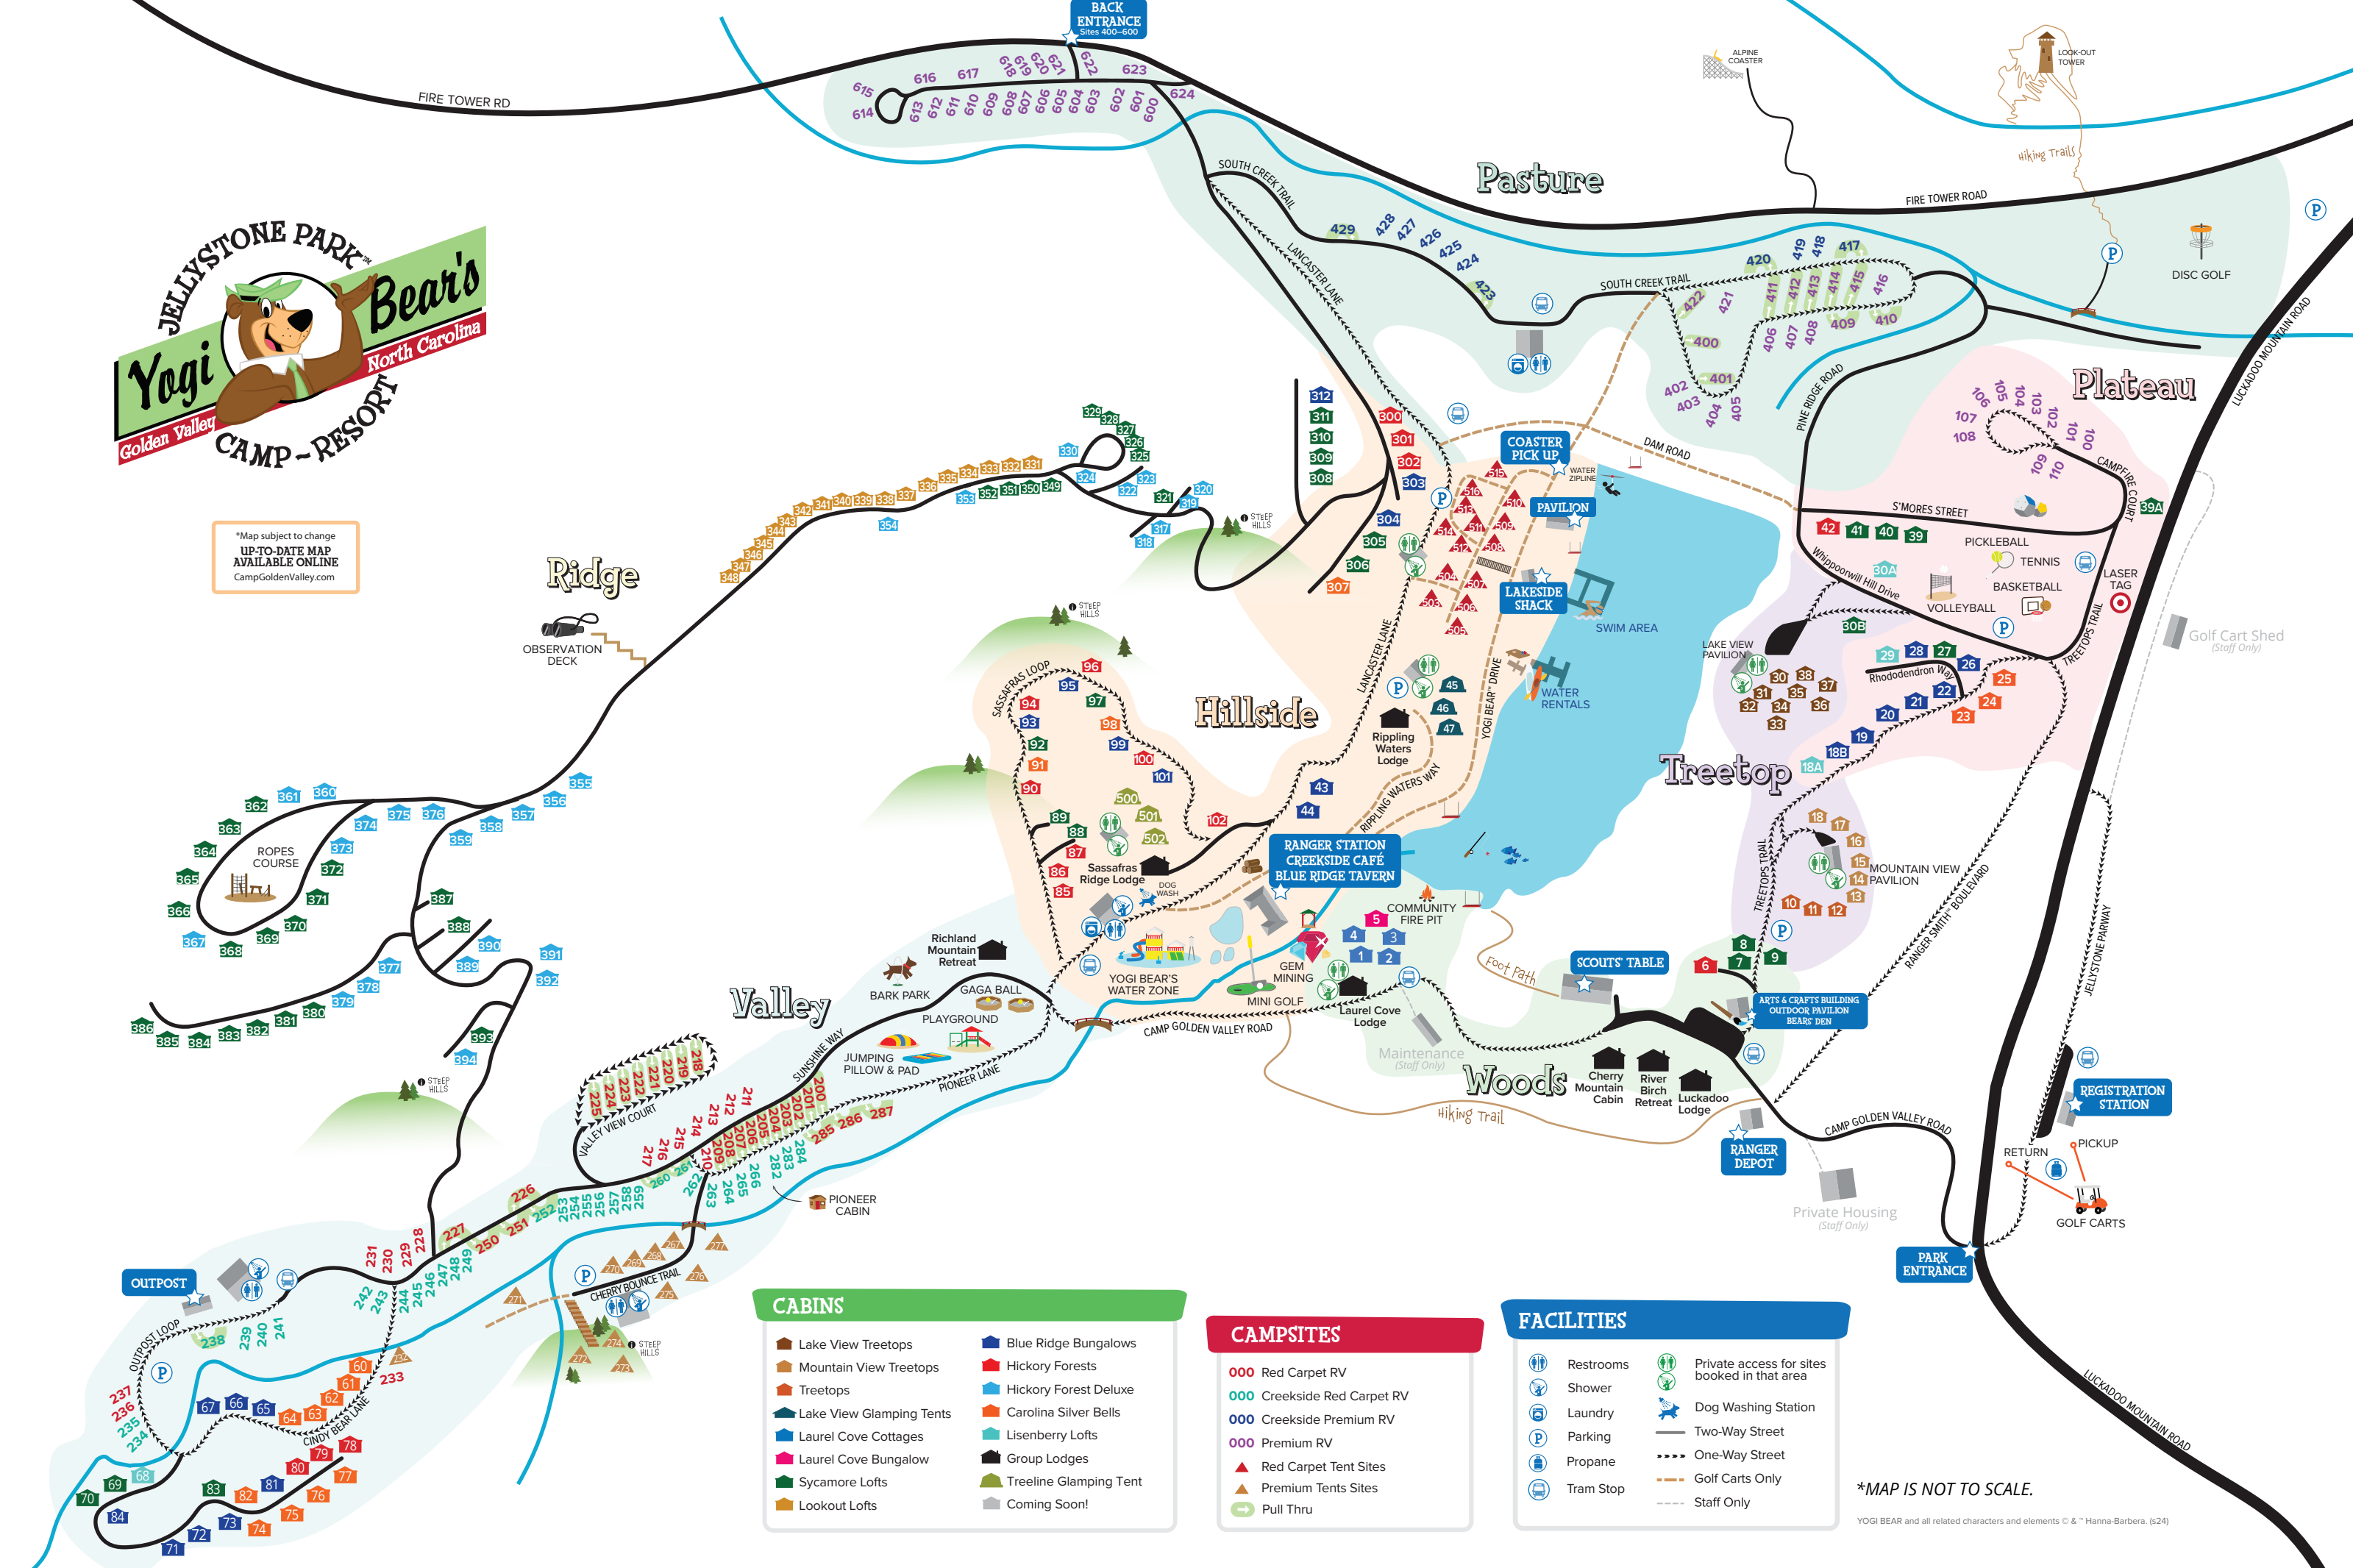

*Map subject to change
UP-TO-DATE MAP
AVAILABLE ONLINE
CampGoldenValley.com

CABINS	
	Lake View Treetops
	Mountain View Treetops
	Treetops
	Lake View Glamping Tents
	Laurel Cove Cottages
	Laurel Cove Bungalow
	Sycamore Lofts
	Lookout Lofts
	Blue Ridge Bungalows
	Hickory Forests
	Hickory Forest Deluxe
	Carolina Silver Bells
	Lisenberry Lofts
	Group Lodges
	Treeline Glamping Tent
	Coming Soon!

CAMPSITES	
	Red Carpet RV
	Creekside Red Carpet RV
	Creekside Premium RV
	Premium RV
	Red Carpet Tent Sites
	Premium Tents Sites
	Pull Thru

FACILITIES	
	Restrooms
	Shower
	Laundry
	Parking
	Propane
	Tram Stop
	Private access for sites booked in that area
	Dog Washing Station
	Two-Way Street
	One-Way Street
	Golf Carts Only
	Staff Only

*MAP IS NOT TO SCALE.