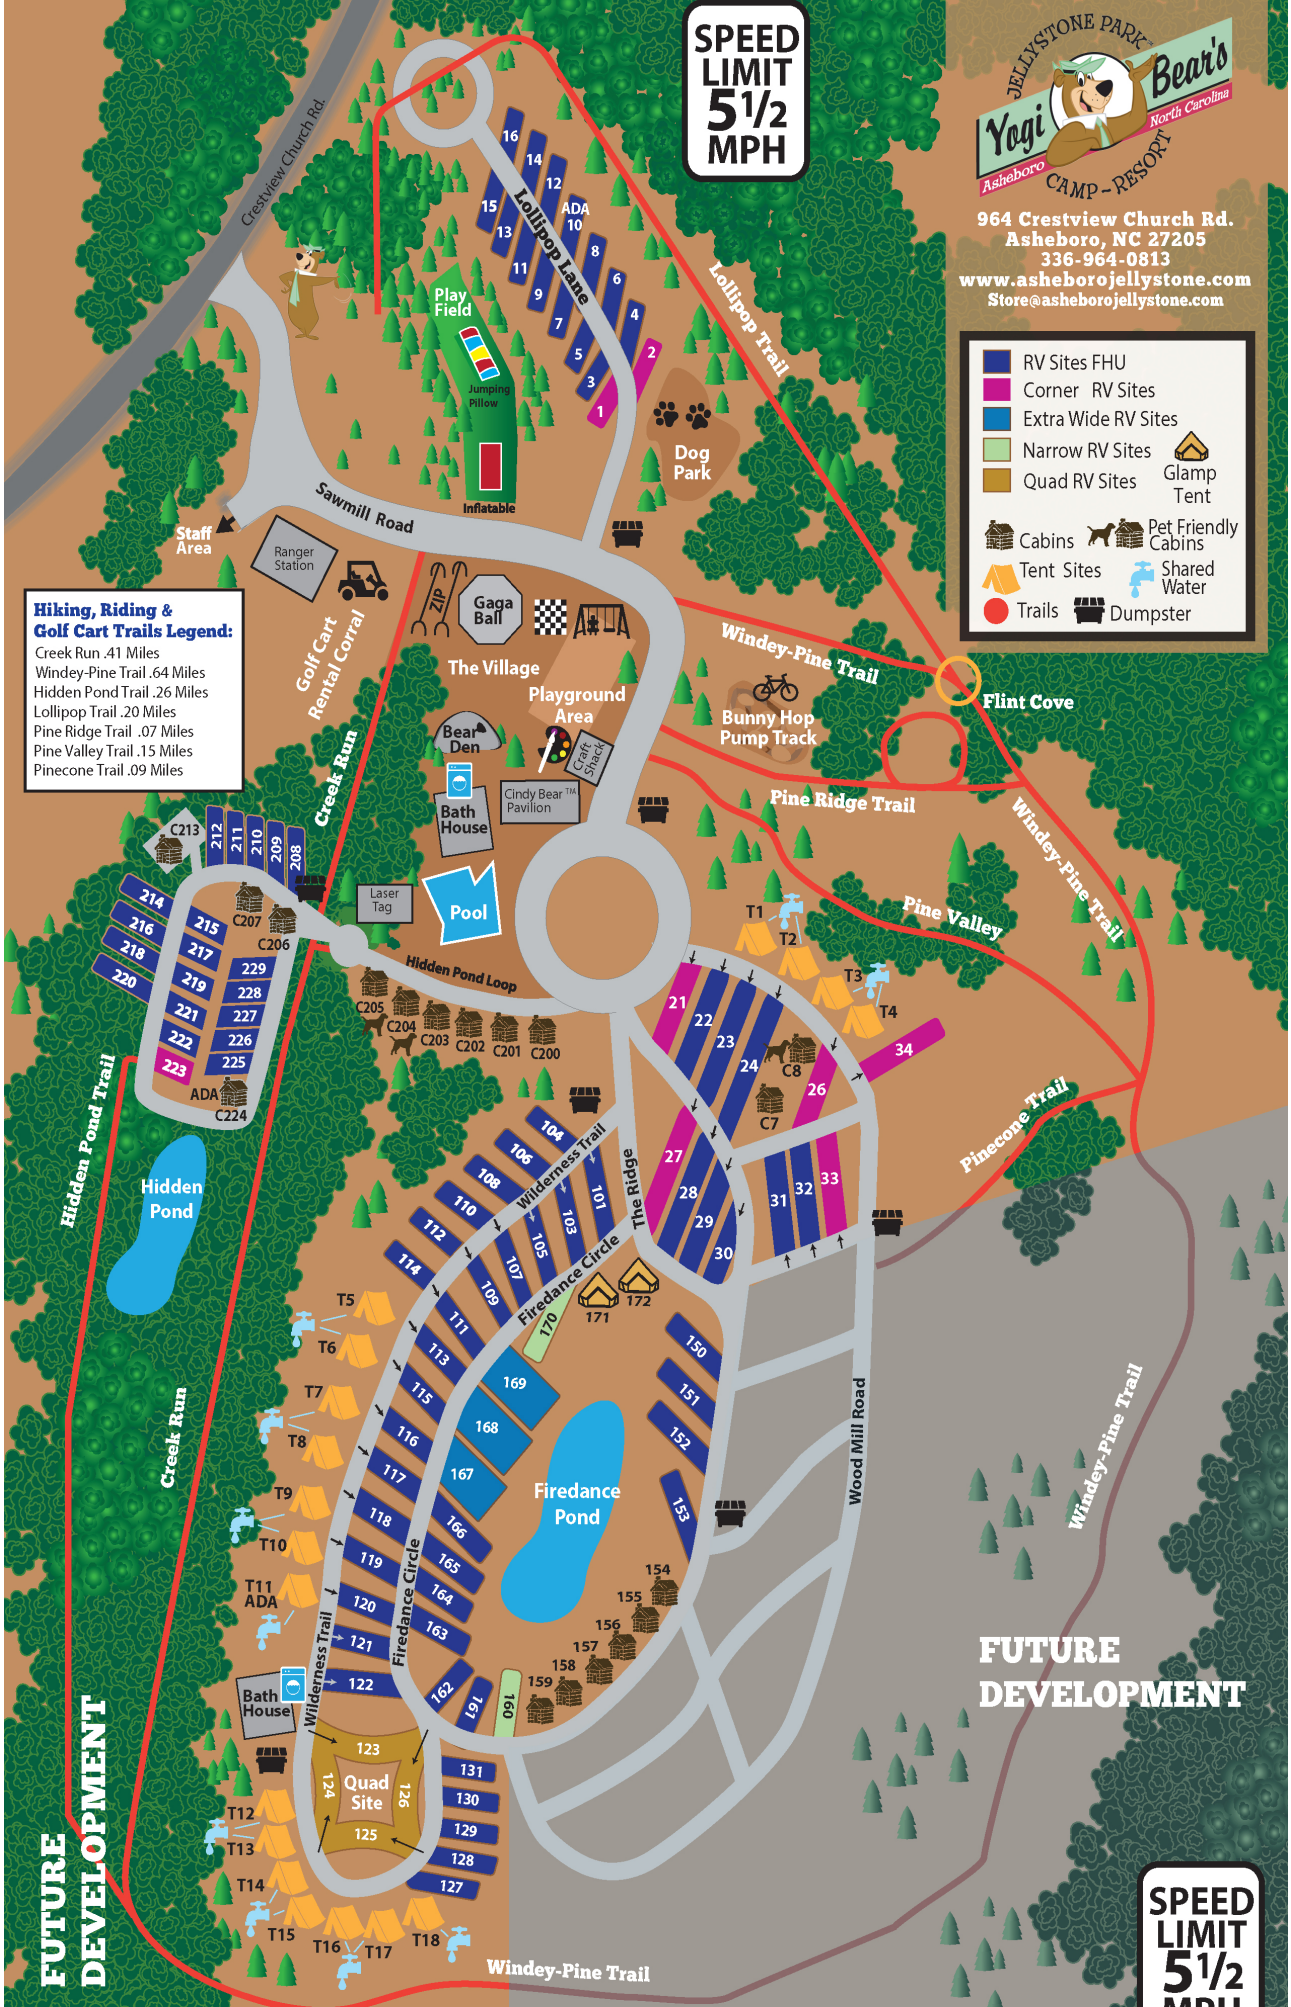

SPEED LIMIT
5 1/2
MPH

964 Crestview Church Rd.
Asheboro, NC 27205
336-964-0813
www.asheborojellystone.com
Store@asheborojellystone.com

	RV Sites FHU		Glamp Tent
	Corner RV Sites		Pet Friendly Cabins
	Extra Wide RV Sites		Tent Sites
	Narrow RV Sites		Shared Water
	Quad RV Sites		Dumpster
	Trails		

Hiking, Riding & Golf Cart Trails Legend:
Creek Run .41 Miles
Windey-Pine Trail .64 Miles
Hidden Pond Trail .26 Miles
Lollipop Trail .20 Miles
Pine Ridge Trail .07 Miles
Pine Valley Trail .15 Miles
Pinecone Trail .09 Miles

FUTURE DEVELOPMENT

SPEED LIMIT
5 1/2
MPH